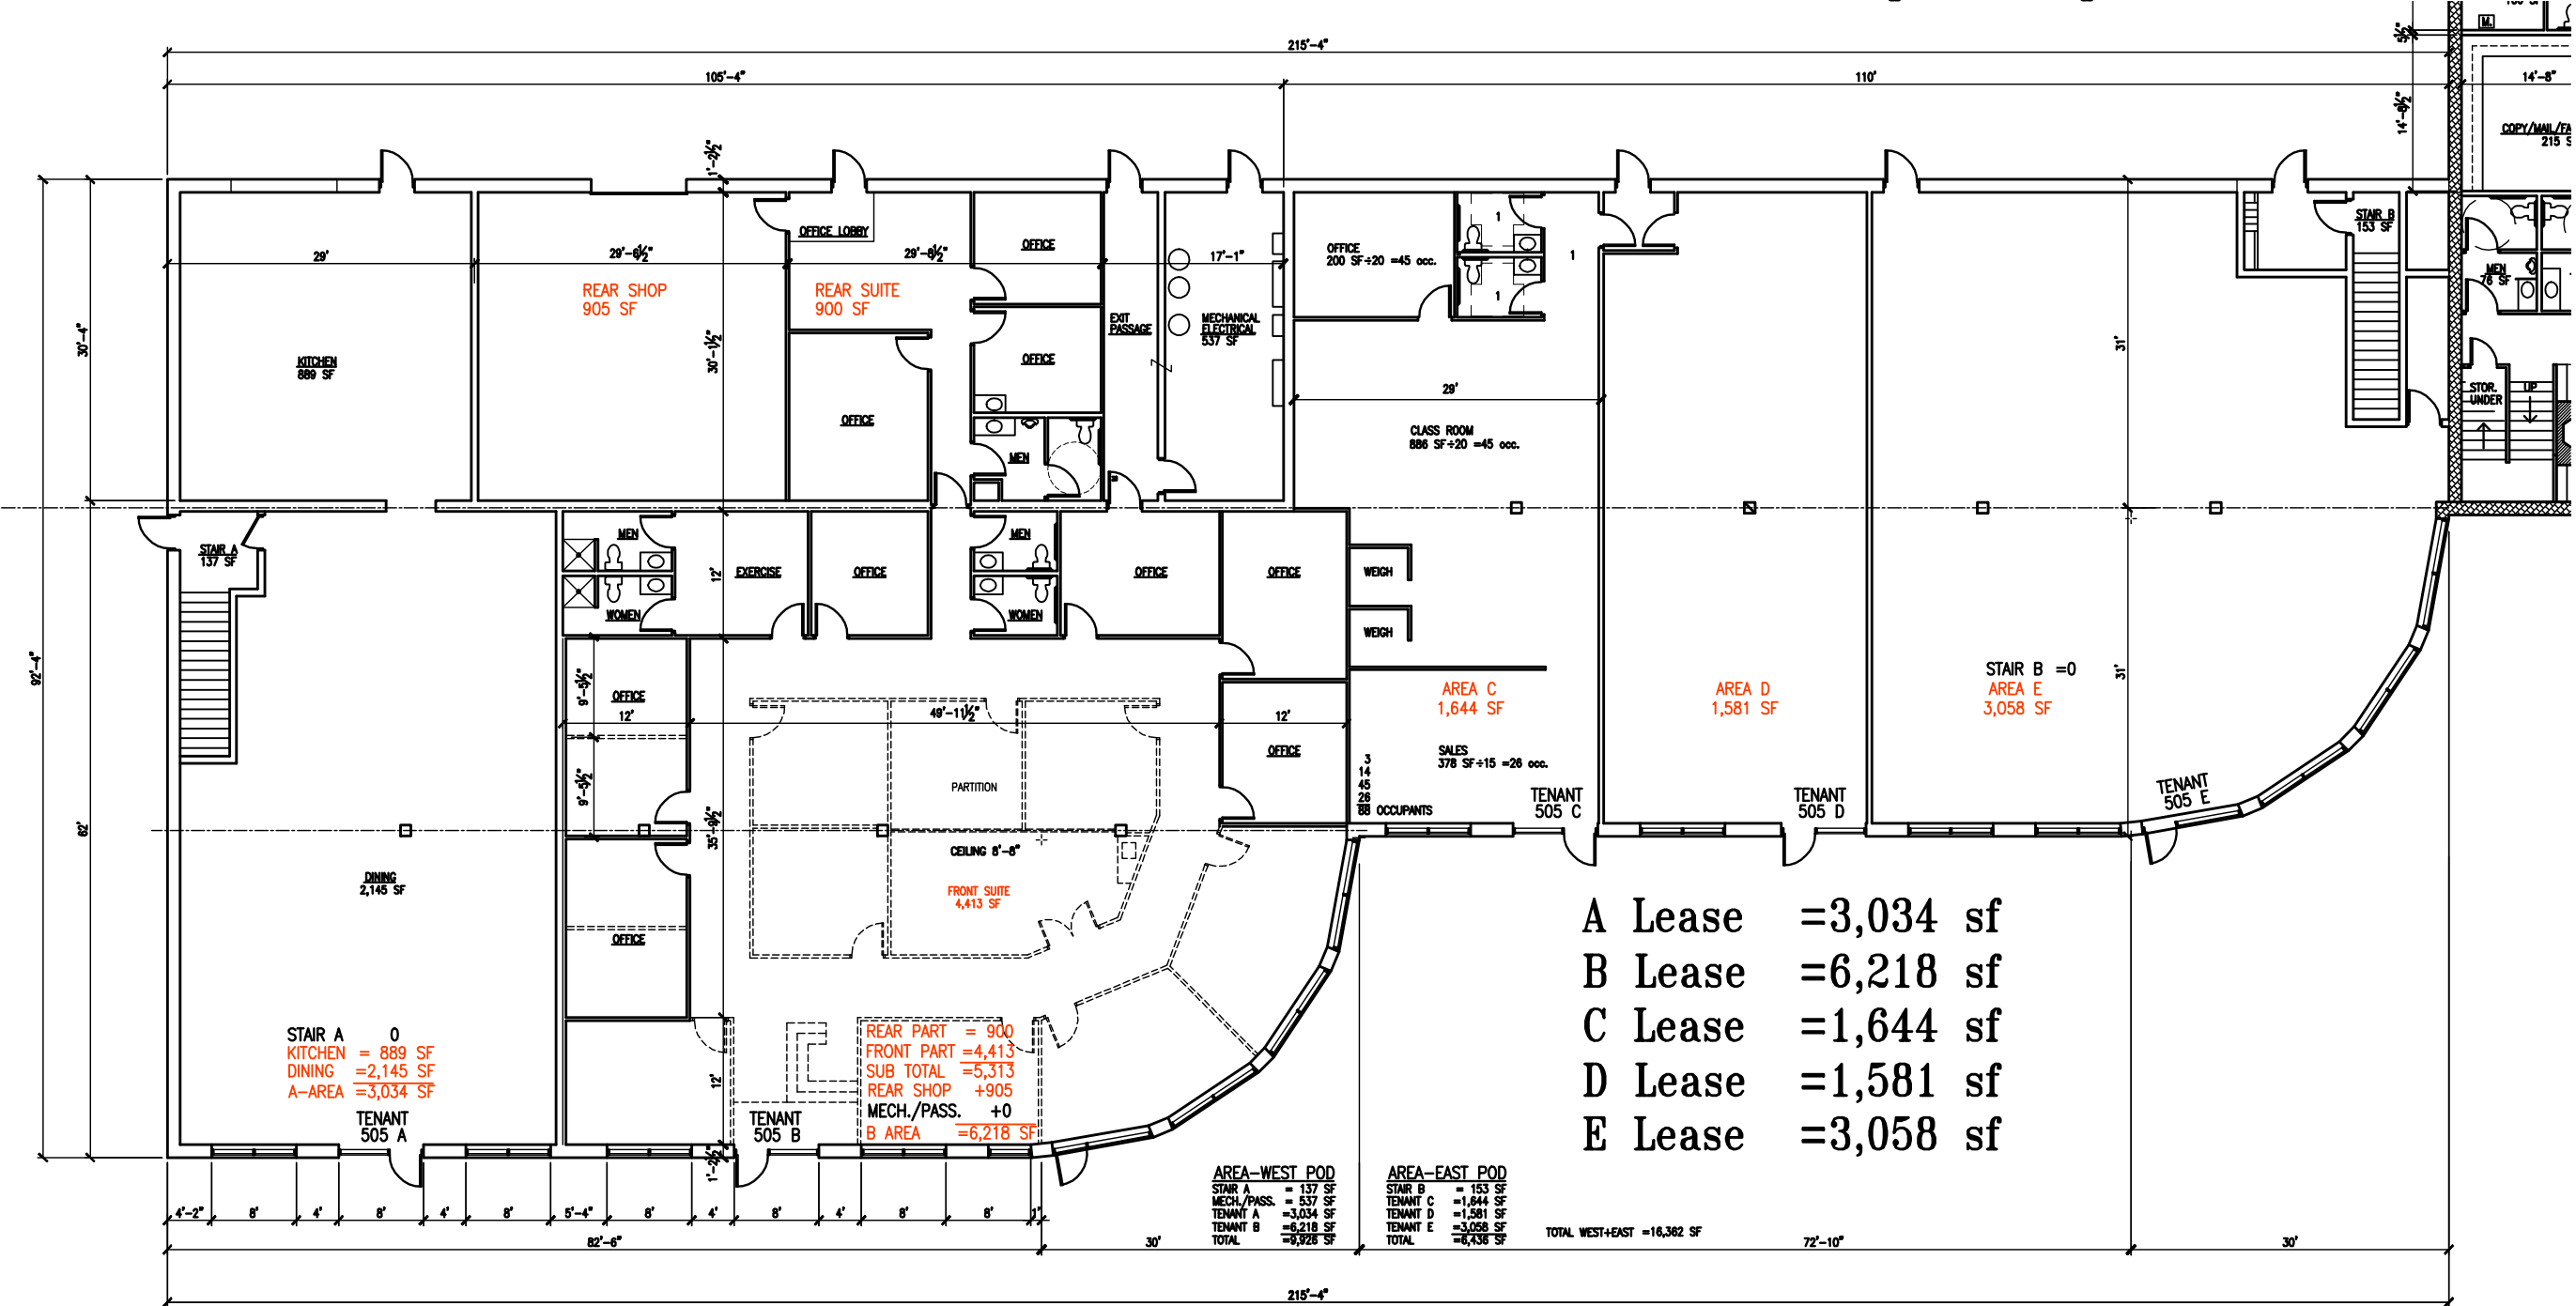

# West Park Plaza

505 40th St S      Fargo, ND

Flexible Tenant Space      Open Center Core

A Lease	=3,034 sf
B Lease	=6,218 sf
C Lease	=1,644 sf
D Lease	=1,581 sf
E Lease	=3,058 sf