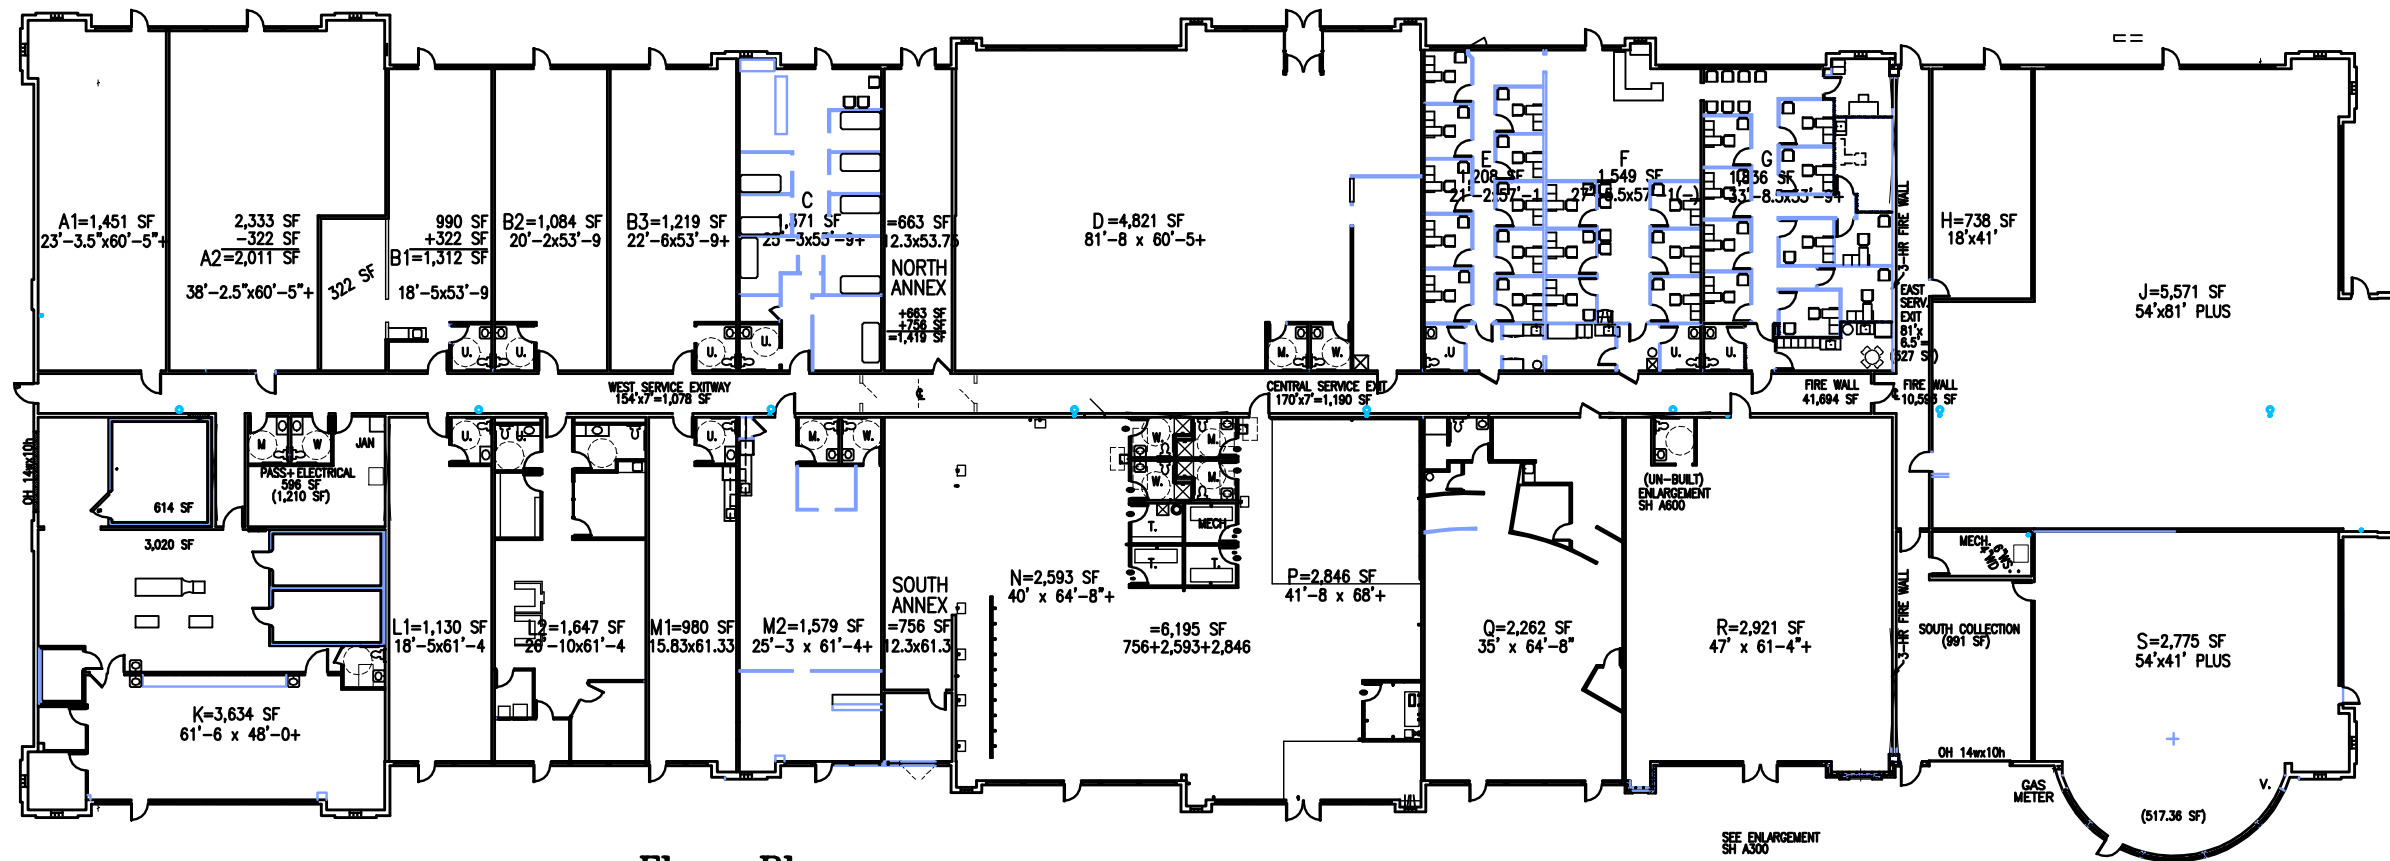

# Central Market Place

45th St S  
 Fargo, ND

**North Elevation** 1/16"

**Floor Plan** 1/16"  
 NORTH

**South Elevation** 1/16"